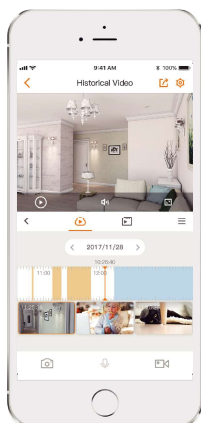

### 5MP H.265 Bullet Wi-Fi Camera

Dome Pro delivers 5MP live monitoring with a choice of 2.8mm/3.6mm lens option, it supports the latest H.265 compression which can save up to 50% bandwidth and storage. Human Detection allows you to monitor what matters without receiving annoying false alerts. With IP67 and IK10 certified, the camera can be used outdoors under different weather conditions.

-  **5MP QHD Video**  
See more than 1080P
-  **Human Detection**  
Quickly find human targets in you home
-  **Built-in Microphone**  
High quality microphone picks up sounds clearly while monitoring
-  **H.265 Codec**  
Save more high-quality video in less space
-  **IP67**  
Weatherproof from dust and water
-  **Alarm Notification**  
Sends instant motion-activated alerts to your mobile phone
-  **Diversified Storage**  
Supports NVR, Cloud Storage or Micro SD card (up to 256GB)
-  **24/7 Protection**  
Infrared night vision for clear-as-day clarity even in pitch dark
-  **Wi-Fi Connection**  
IEEE802.11b/g/n(2.4GHz)